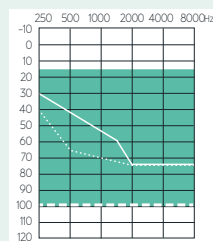

Aanpasbereik

RIC

S receiver

M receiver

P receiver

UP receiver

AHO

Toonbocht

- Open dome/cap dome
- Vented dome
- - - Power dome or sleeve mold

- - Slim tube

*Alleen in oplaadbare modellen
**Alleen in Advance 72 RT en UP