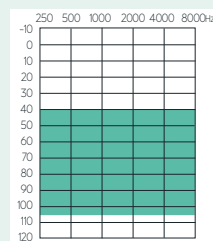

Aanpasbereik

RIC

S receiver

M receiver

P receiver

UP receiver

AHO

Toonbocht